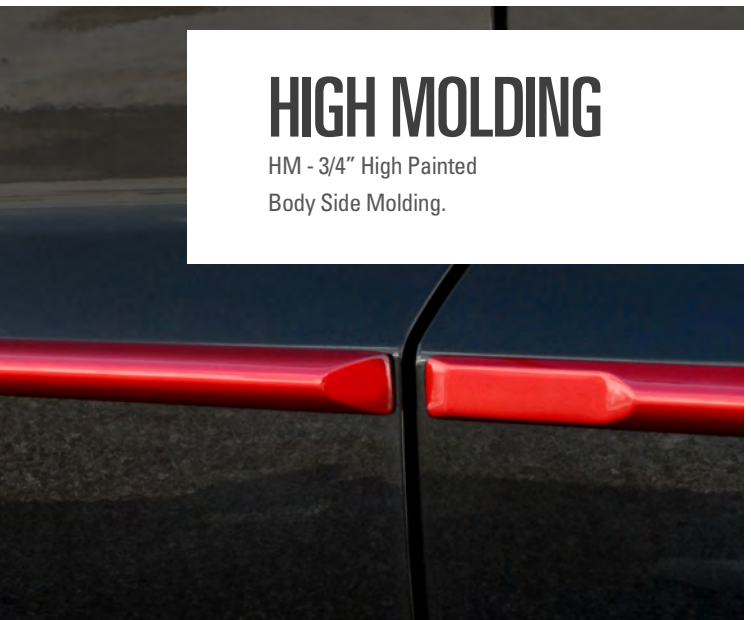

*Actual moldings may vary in size.

LOWER CHROME

LCM - Triple Plated Lower Chrome
Body Side Molding.

CHROME BODY

CBM - Triple Plated Chrome
Body Side Molding.

CHROME SLIMLINE

CSL - Triple Plated Slim Chrome
Body Side Molding.

HIGH MOLDING

HM - 3/4" High Painted
Body Side Molding.

LOWER CHROME

All Chrome Molding provides an unmistakable improvement in your vehicle's exterior appearance. It contrasts the color of your paint job and looks great from any angle. Polished to a shine by our team before shipping, your LCMs arrive at your doorstep ready to install in under an hour.