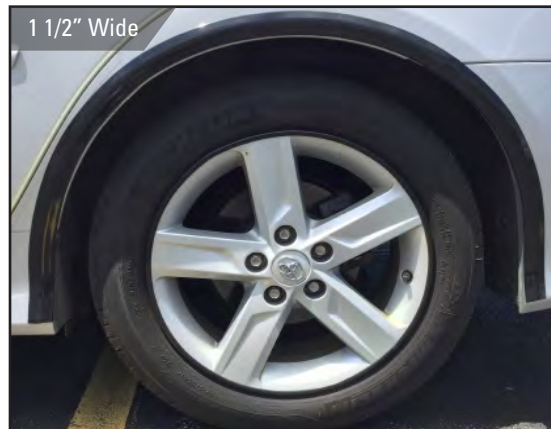

ALL-NEW FENDERGARD™ MOLDING

Our brand-new FenderGard™ Molding is engineered to both add style to your vehicle and to prevent damage from other vehicles, objects, and weathering and rusting from the elements. Please call us at 1.800.548.4867 or visit our website at www.Dawn-Ent.com for more information!

- Available in Matte or Gloss Black, White, Silver, & Painted to Match
- Add Style & Depth to your Wheel Wells
- Custom-Engineered, OEM Quality
- Custom-Painted, Factory Color Match
- Prevents Fenders from Rusting
- Easy, No-Drill 3M Tape Installation