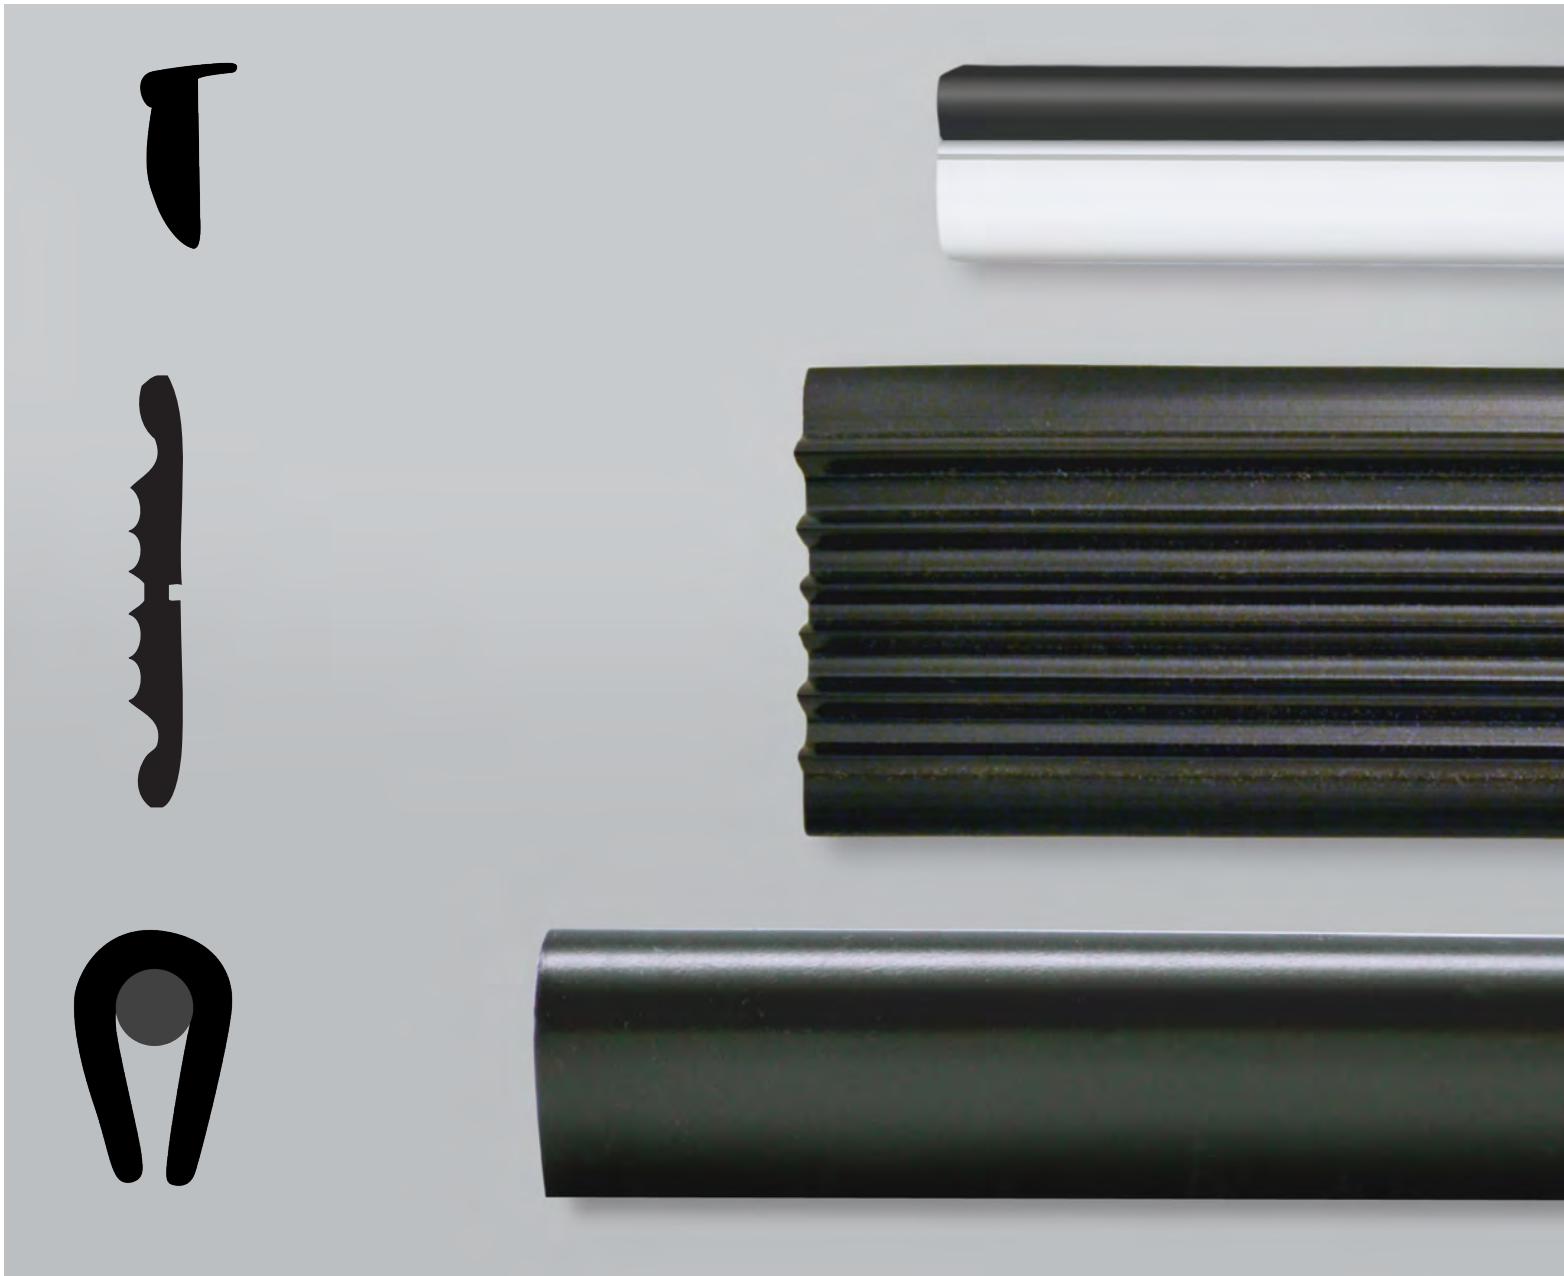

CUSTOM EXTRUSIONS

Custom Extrusions, made from high-grade flexible PVC, can be produced for virtually any application. If there's a sharp edge, whether it is a life-sized POP Display to the steel steps on an RV, we can help to make it safe. Our design engineers have decades of experience, and Dawn's world-class quality control means you won't have to worry about receiving an incorrect or defective product. Creating Custom Extrusions is one of our specialties, and they are all made-to order based on the specific needs of your project. We can produce any shape and color you may need, including gold or chrome overlay.

CUSTOM EXTRUSION SERVICES

Whether it be a simple "U-Channel", or a more complex design, our engineers can mold any type of Custom Extrusion your project calls for. We'll work closely with you to ensure the product is delivered on-time in order to comply with your deadline. These extrusions are not painted - a custom-colored dye is used throughout the high-grade flexible PVC material. They can be used as edging for almost anything, and can be made up to 8 inches wide and beyond. Pressure-sensitive 3M adhesive is used to attach the extrusion to any surface.