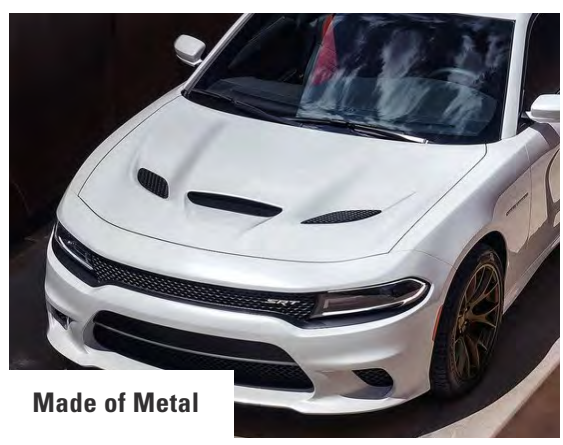

ADD CUSTOM STYLING WITH [PAINTED HOODS](#)

C U S T O M

PAINTED HELLCAT HOODS

We specialize in custom car and truck hoods. While offering a large selection of after-market hoods, we have also been adding original manufacturer hoods such as the new Hellcat hoods. If you are looking for OEM Quality Custom-Painted Hoods, look no further than Dawn Enterprises Inc.!

- **Custom-style look**
- **Mopar OEM Quality Hood**
- **Custom-Painted, Factory Color Match**
- **Available for the Dodge Charger, Challenger, & Ram**
- **Easy Installation**