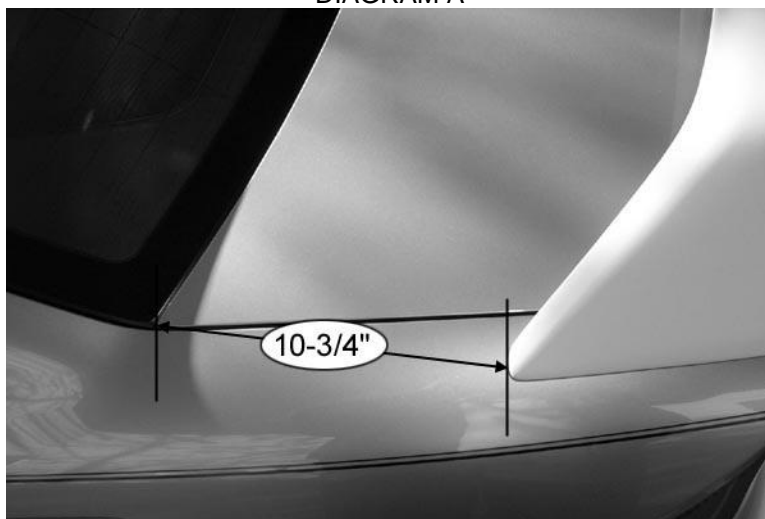

1. Close trunk. Along the drivers' side, measure down 4" from the tip of the trunk lid back towards the rear of the car and make a mark with a grease pencil. Repeat on passenger side. **See Diagram A below.**
2. Leaving paper liner on the bottom of the mounting feet, place the Sportwing® on the marks made in Step #1, **see Diagram A below**, so that as you face the rear of the car, the front tip of the Sportwing® rests on the marks. Center the Sportwing® exactly from left to right. Using a yellow grease pencil, outline both mounting feet. Remove Sportwing® from trunk.
3. Close the trunk and remove the paper liner from the bottom of the mounting feet. Place the Sportwing® back onto the outline marks made in Step #2 and press firmly into place.
4. Open the trunk lid and notice two (2) small circular indentations in the rain channel of the trunk lid under the area where the mounting feet sit, **see Diagram B below** (**NOTE: drill holes slightly inside of indentations as shown in Diagram B**). Using a 5/32" drill bit, drill through these indentations, through the deck lid and up into the bottom of the mounting feet (**NOTE: when drilling, we insist that you used a drill stopper to prevent from drilling through the top of the Sportwing®. DO NOT over extend drill bit more than 1" past drill stopper**). Insert mounting screw with lock washers and tighten. **DO NOT OVER TIGHTEN.** Repeat procedure on other side.
5. Clean up any metal shavings that might have fallen into the trunk and you are done. If you have any questions, problems or if you would like information about other quality Sportwing® products, please call the TOLL FREE number at the top of this sheet. Thank you for choosing Dawn Enterprises Inc.

DIAGRAM A

DIAGRAM B