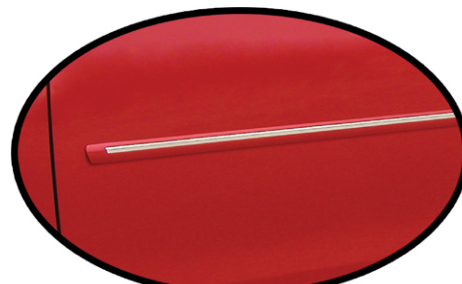

CAMRY APPEARANCE PACKAGE

• Chrome Mirror Cover •

• Painted Body Side Molding •

• Rear Deck Spoiler •

• Chrome Door Handle Covers •

• Rear Bumper Protection •

• Chrome Pillar Posts •

• RoofLine Spoiler •

• ChromeLine Body Side Molding •