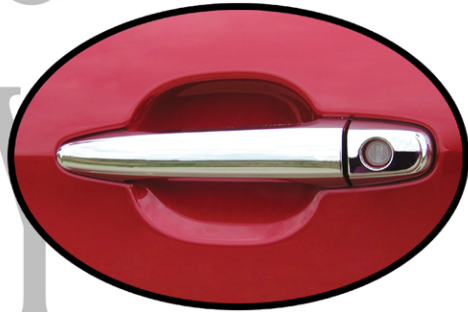

CAMRY APPEARANCE PACKAGE

• Chrome Mirror Cover •

• Painted Body Side Molding •

• Rear Deck Spoiler •

• Chrome Door Handle Covers •

• Rear Bumper Protection •

• Chrome Pillar Posts •

• RoofLine Spoiler •

• ChromeLine Body Side Molding •