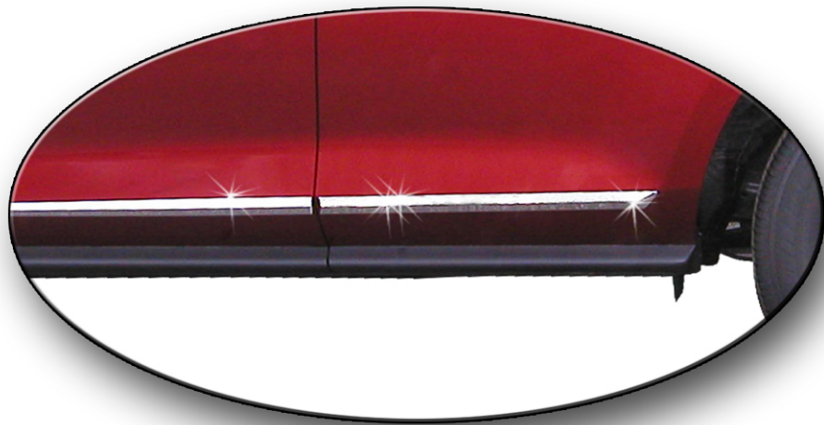

INTRODUCING MAZDA CX7

LCM Chrome Moldings

Mazda CX7
2007 & up
Part no. LCM-CX7-261112

A unique, dimensional chrome molding that adds a significant style upgrade! LCM Chrome Moldings are model specific, self-adhering and made in the U.S.A. with a lifetime warranty.