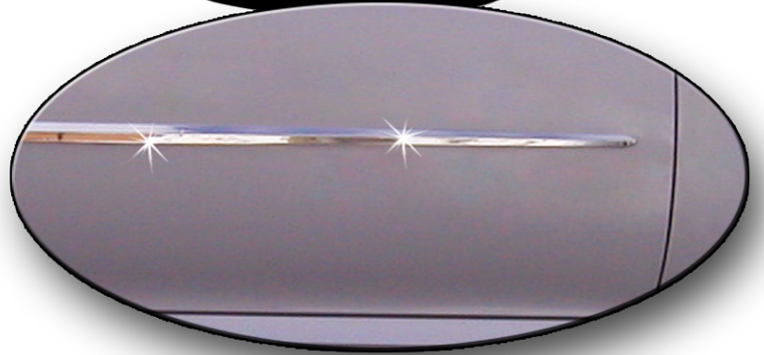

INTRODUCING LEXUS IS250 & IS350 LCM Chrome Moldings

Lexus IS250 & IS350
2006 & up
LCM-IS06-156

A new, dimensional bodyside molding that adds style and protection! Bodyside moldings are model specific, self-adhering and made in the USA with a lifetime warranty.