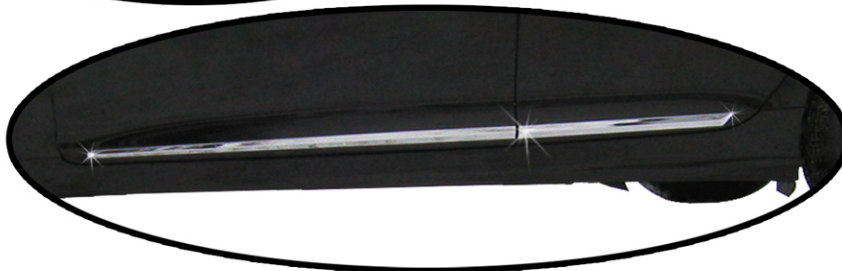

SONATA APPEARANCE PACKAGE

Custom Style Spoiler with Light
2011 to Current
Part No. SON11

Lower Chrome Molding
2011 to Current
Part No. LCM-SONATA-156

Also available but not shown:
Painted Body Side Molding
2011 to Current
Part No. FE-SONATA